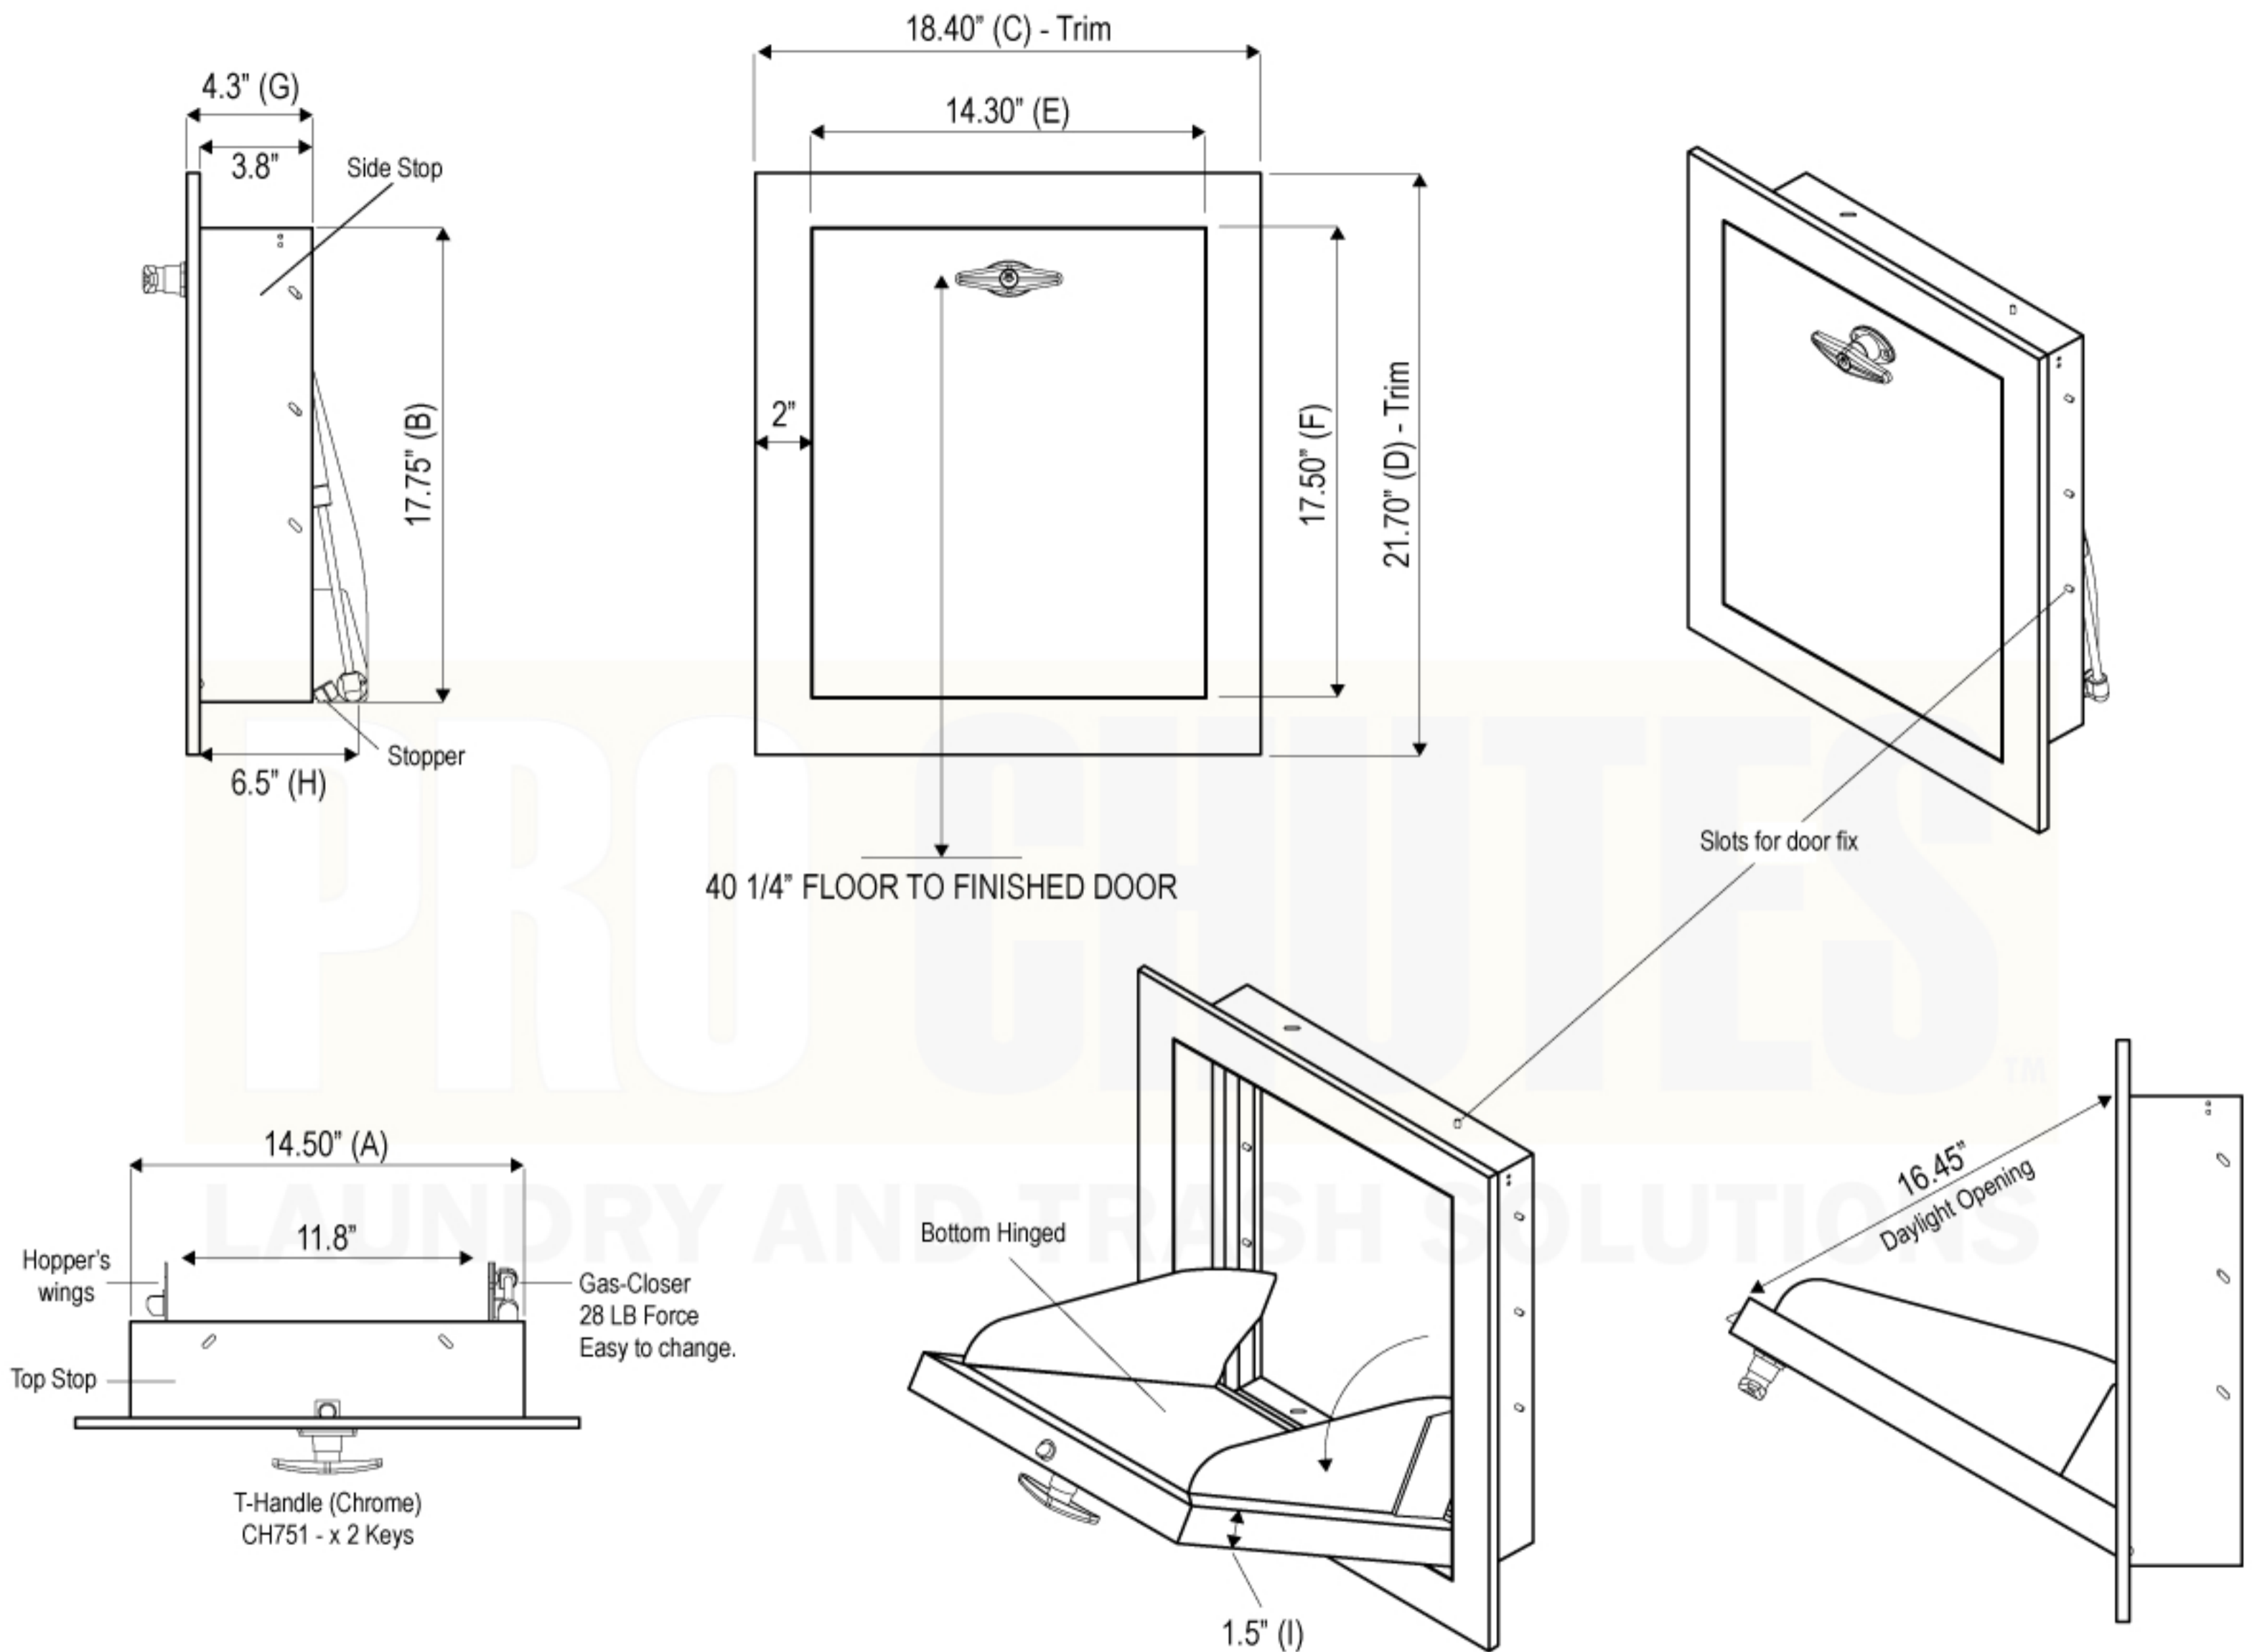

UNIVERSAL 15 x 18 Stainless Steel Trash Chute Bottom Hinged Door (2 Inch Trim)

SKU: univ-15x18-trash-chute-door-2inch-trim

COMPARE	TRIM	FRONT of Door	BACK of Door	FREE Shipping	Lead Time	A	B	C	D	E	F	G	Weight	Door/Daylight Opening	Piston Size	H	I	GAUGE THICKNESS
PRO CHUTES LAUNDRY AND TRASH SOLUTIONS	2"	Stainless Steel	Stainless Steel	✓	One Business Day	14.50"	17.75"	18.40"	21.70"	14.30"	17.50"	4.30"	25.00 Lbs.	16.45"	10"	6.50"	1.50"	16 Ga.
OTHER MANUFACTURERS	2"	Stainless Steel	NOT Stainless Steel	✗	Varies	14.50"	17.75"	18.75"	21.00"	14.00"	16.75"	3.50"	25.00 Lbs.	16.00"	10"	8.00"	1.25"	18 to 20 Ga.