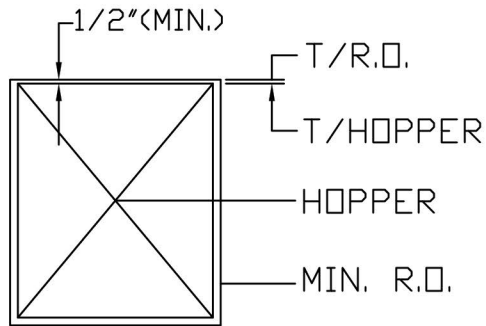

LINEN CHUTE DIA.	DOOR SIZE	HOPPER SIZE	ROUGH OPENING (R.O.) SIZE(MIN.)
24"	24"(W)X 30"(H)	24-1/2" X 30" (AT REAR) 25-1/2" X 30" (AT DOOR)	27"(W)X 31-1/2"(H)
30"	30"(W)X 36"(H)	30-1/2" X 36" (AT REAR) 31-1/2" X 36" (AT DOOR)	33"(W)X 37-1/2"(H)
36"	36"(W)X 48"(H)	36-1/2" X 48" (AT REAR) 37-1/2" X 48" (AT DOOR)	39"(W)X 49-1/2"(H)

HOPPER & R.O.
(FRONT VIEW)

REV.	DESCRIPTION	DATE	SCALE: NTS	DATE: 08/04/22
1	REVISE HANDLE POSITION	01-16-24		
LINEN CHUTE HOPPER DOOR STANDARD DETAILS SHEET			FOR REFERENCE	
			1 OF 1	