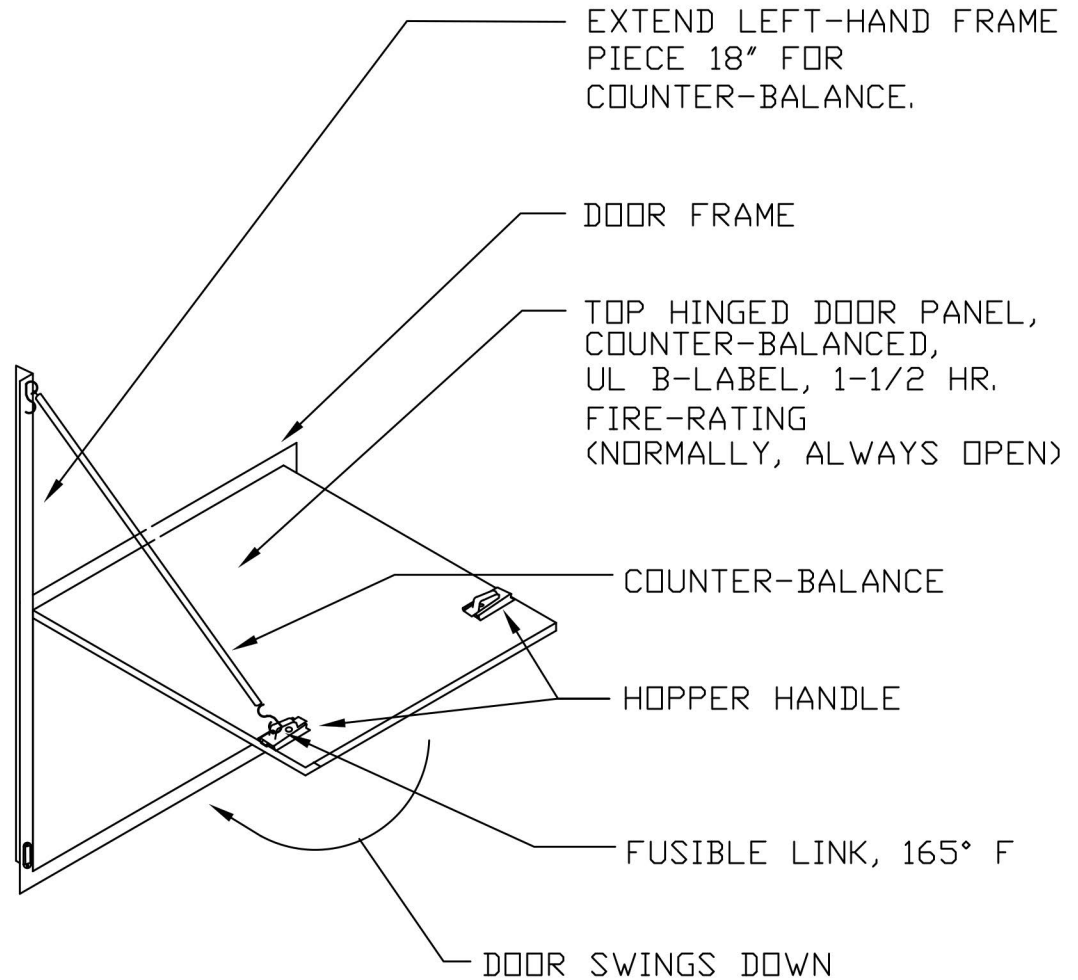

LINEN CHUTE DIA.	DOOR SIZE	HOPPER SIZE	ROUGH OPENING (R.O.) SIZE(MIN.)
24"	24"(W)X 30"(H)	24-1/2" X 30" (AT REAR) 25-1/2" X 30" (AT DOOR)	27"(W)X 31-1/2"(H)
30"	30"(W)X 36"(H)	30-1/2" X 36" (AT REAR) 31-1/2" X 36" (AT DOOR)	33"(W)X 37-1/2"(H)
36"	36"(W)X 48"(H)	36-1/2" X 48" (AT REAR) 37-1/2" X 48" (AT DOOR)	39"(W)X 49-1/2"(H)

HOPPER & R.O.
(FRONT VIEW)

REV.	DESCRIPTION	DATE	SCALE: NTS	DATE: 08/04/22
1	REVISE HANDLE POSITION	01-16-24		
LINEN CHUTE HOPPER DOOR STANDARD DETAILS SHEET			FOR REFERENCE	
			1 OF 1	