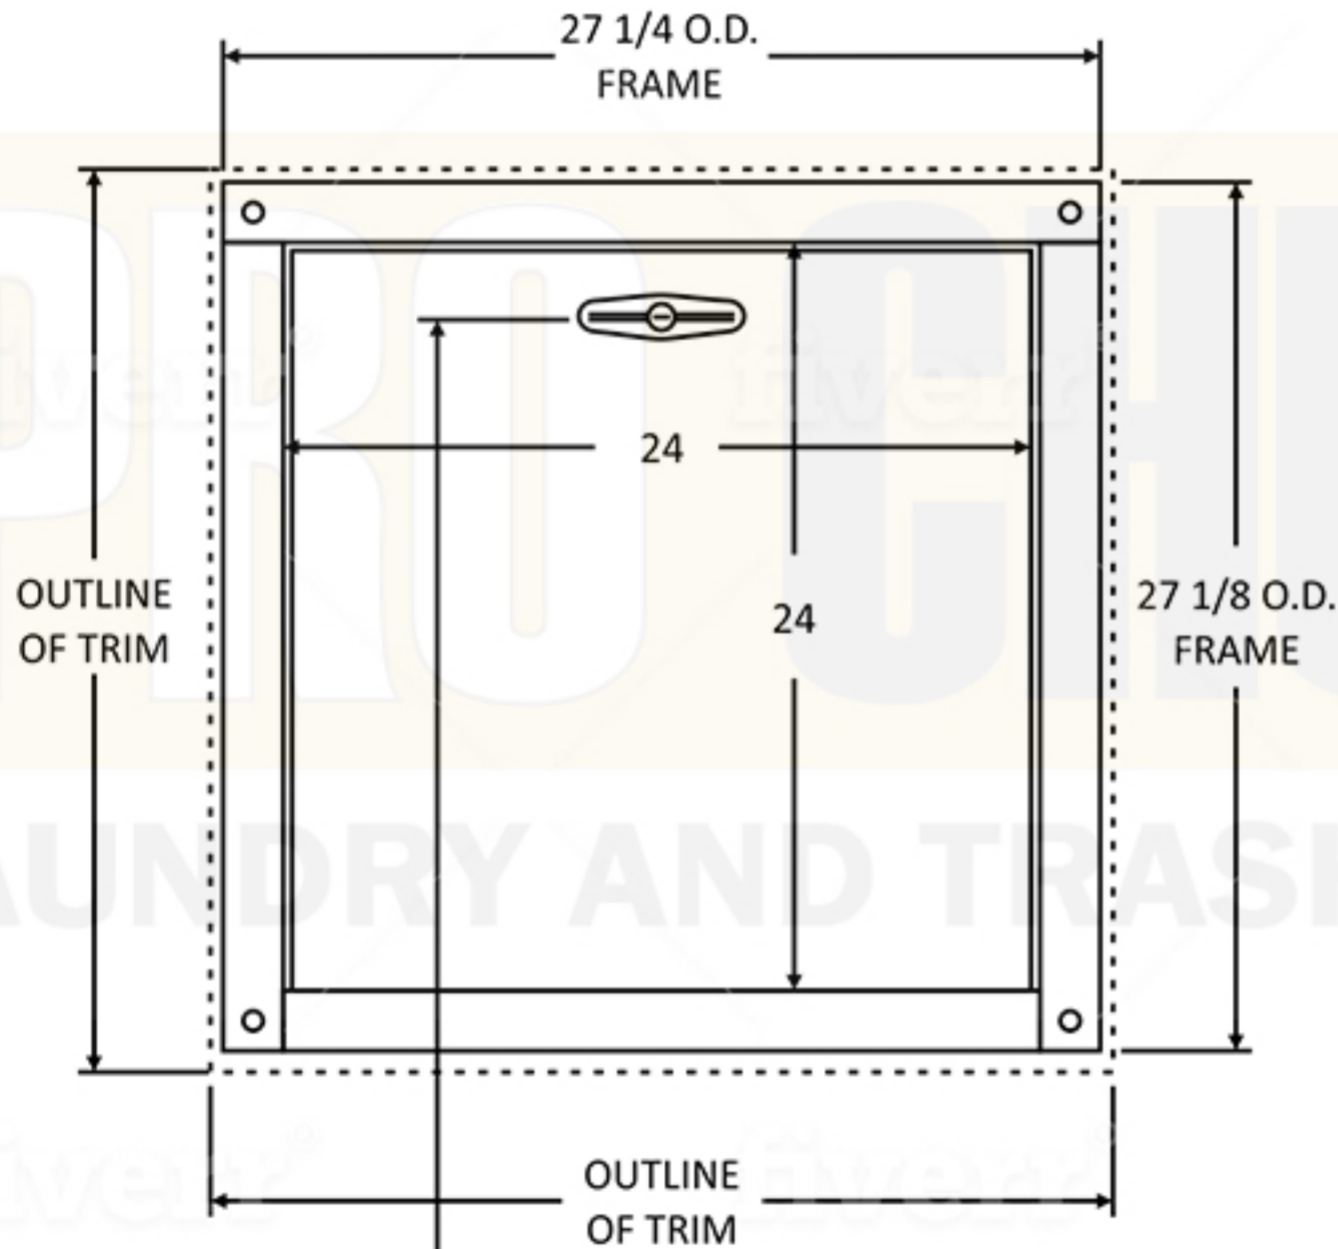

WALL OPENING SIZE IS
25" WIDE x 26" HIGH

40 1/4 TO
FINISHED DOOR

24 x 24 BH BOTTOM HINGED

OVERALL DIMENSIONS IN INCHES