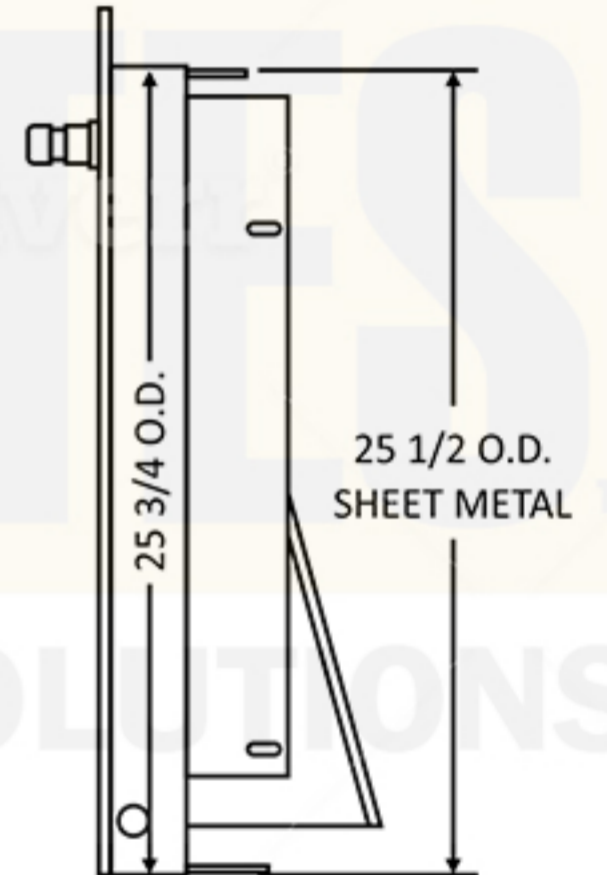

WALL OPENING SIZE IS
25" WIDE x 26" HIGH

40 1/4 TO
FINISHED DOOR

24 x 24 BH BOTTOM HINGED

OVERALL DIMENSIONS IN INCHES