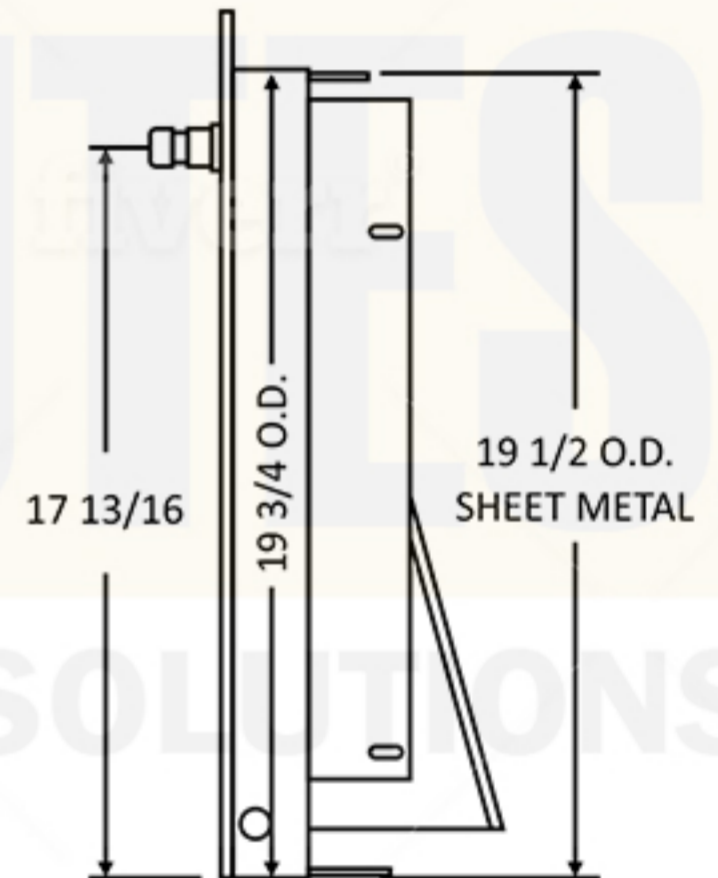

40 1/4 TO
FINISHED DOOR

18 x 18 BH BOTTOM HINGED

OVERALL DIMENSIONS IN INCHES